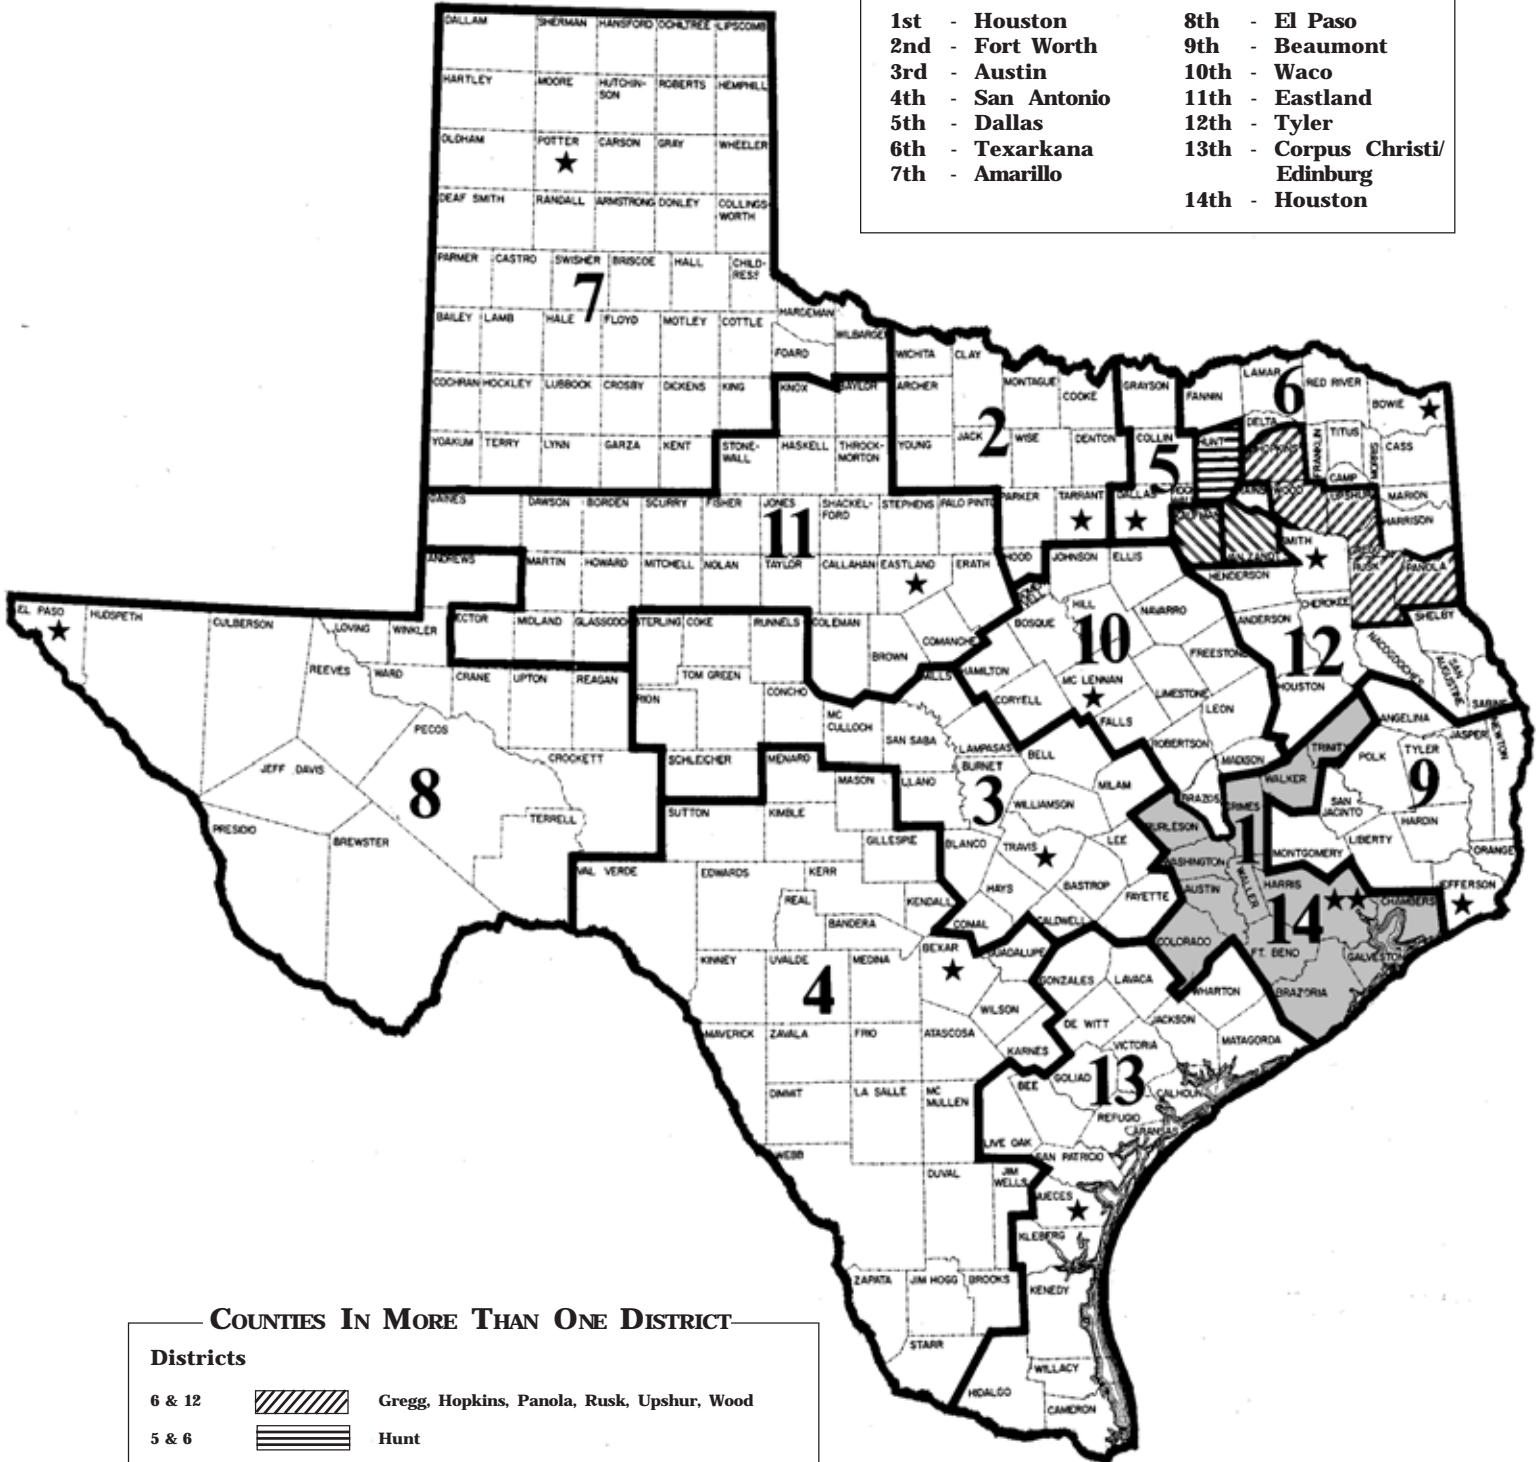

COURTS OF APPEALS

COUNTIES IN EACH COURT OF APPEALS DISTRICT

AS OF SEPTEMBER 1, 2004

PRIMARY SEATS

- | | |
|-------------------|------------------------------------|
| 1st - Houston | 8th - El Paso |
| 2nd - Fort Worth | 9th - Beaumont |
| 3rd - Austin | 10th - Waco |
| 4th - San Antonio | 11th - Eastland |
| 5th - Dallas | 12th - Tyler |
| 6th - Texarkana | 13th - Corpus Christi/
Edinburg |
| 7th - Amarillo | 14th - Houston |

COUNTIES IN MORE THAN ONE DISTRICT

Districts		
6 & 12	▨▨▨▨▨▨	Gregg, Hopkins, Panola, Rusk, Upshur, Wood
5 & 6	▨▨▨▨▨▨	Hunt
5 & 12	▨▨▨▨▨▨	Kaufman, Van Zandt
1 & 14	■	Austin, Brazoria, Burleson, Chambers, Colorado, Fort Bend, Galveston, Grimes, Harris, Trinity, Walker, Waller, Washington