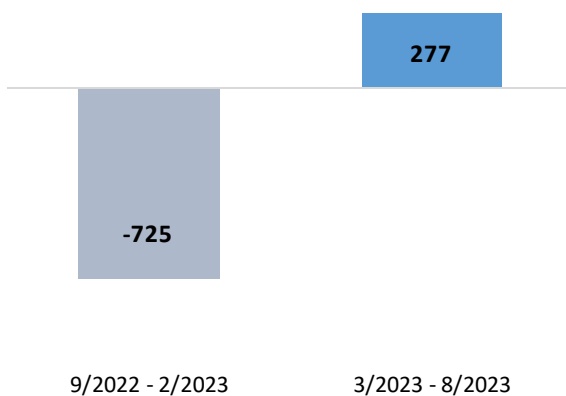

Family Change in APC

Total Statewide Family APC = 277 cases