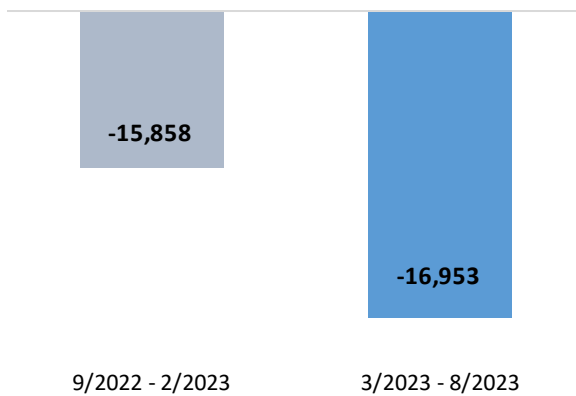

Criminal Change in APC

*There is no Statewide Criminal Backlog