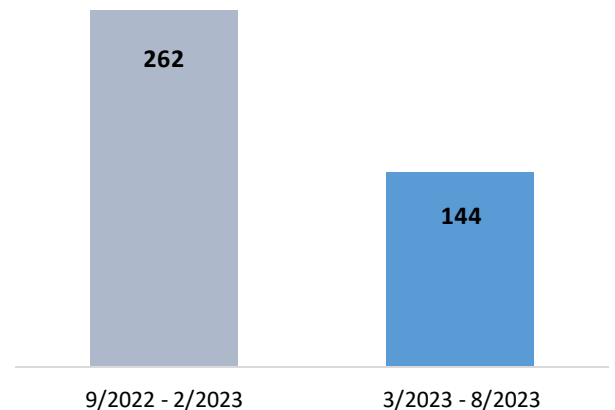

Juvenile Change in APC

Total Statewide Juvenile APC = 144 cases