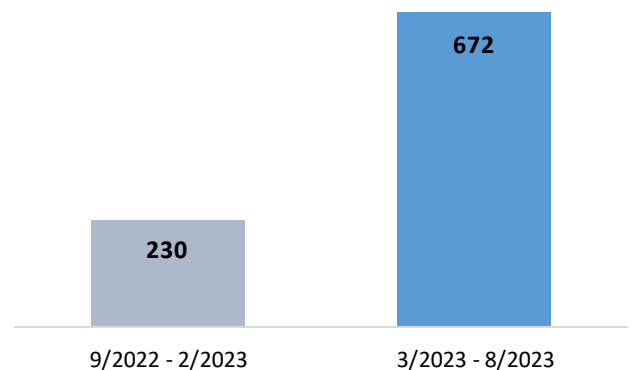

Juvenile Change in APC

Total Statewide Juvenile APC = 672 cases