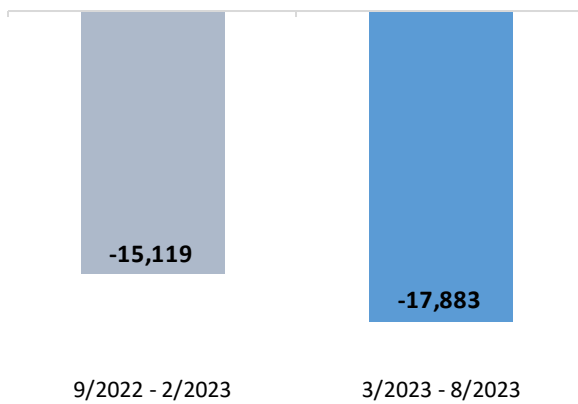

Criminal Change in APC

*There is no Statewide Criminal Backlog