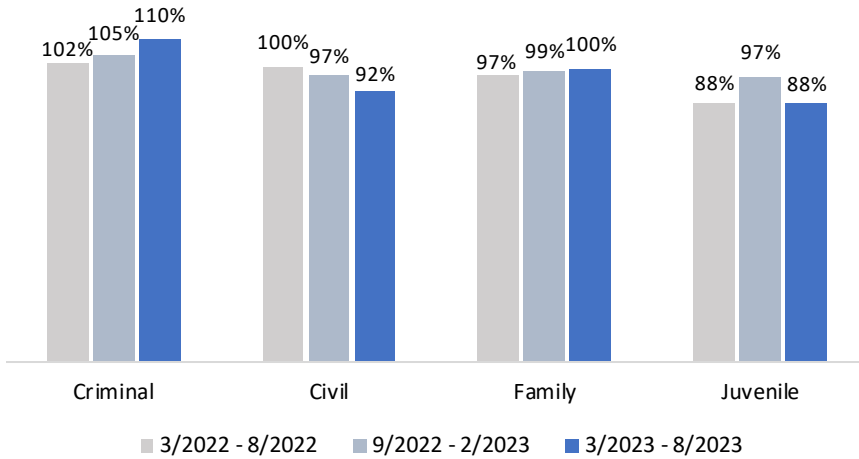

## STATEWIDE CLEARANCE RATES

### Statewide District Clearance Rates

- Across the state, Criminal courts experienced the highest clearance rates, reaching 110%.
- Statewide Criminal and Family courts reported clearance rates of 100% or higher.
- Between March 2023 to August 2023, statewide Civil and Juvenile clearance rates have decreased.