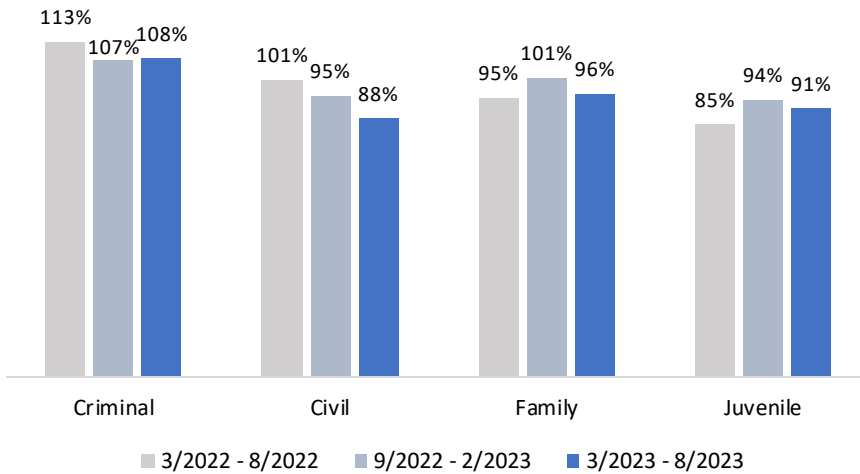

STATEWIDE CLEARANCE RATES

Statewide County Clearance Rates

- Across the state, Criminal courts experienced the highest clearance rates, reaching 108%.
- Civil courts reported the lowest statewide clearance rates and experienced the largest decrease in clearance rates compared to the previous six-month period.

STATEWIDE APC